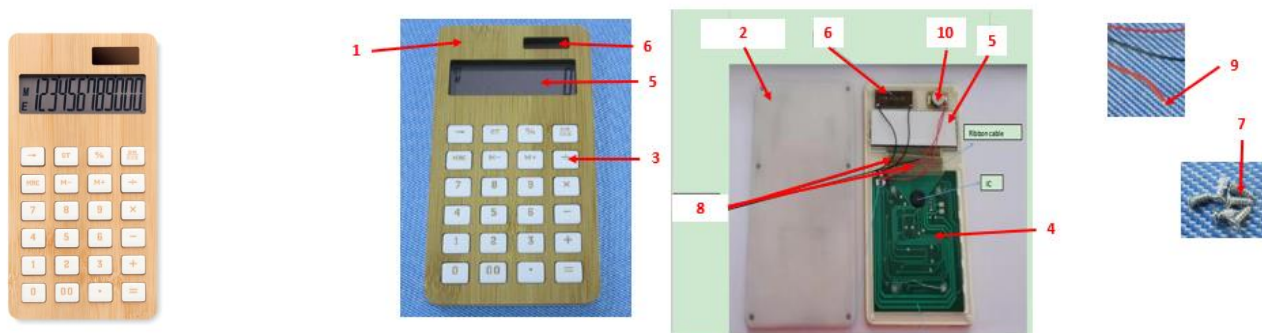

SUSTAINABILITY DECLARATION

Item number
MO6216

Item description

12 digit calculator dual power in ABS with bamboo case. 1 cell battery (LR1131) included.

Material content

Part	Component description	Position	Material	Weight Percentage
1	Front Panel	Outside	Bamboo	14,90%
2	Bottom panel	Outside	Acrylonitrile Butadiene Styrene (ABS)	38,90%
3	Silicon Buttons	Keypad	Hydrated Silica	14,70%
4	Printed Circuit Boards (PCB)	Inside	-	19,40%
5	LCD Screen	Upper Front Panel	Glass	9,80%
6	Solar Panel	Upper Front Panel	Amorphous silica	0,60%
7	Screw	Screw	Stainless steel	0,76%
8	Internal Wires Insulation	Inside	Polypropylene (PP)	0,07%
9	Internal Wires	Inside	Copper	0,07%
10	Battery	-	-	0,80%
			Total	100,00%